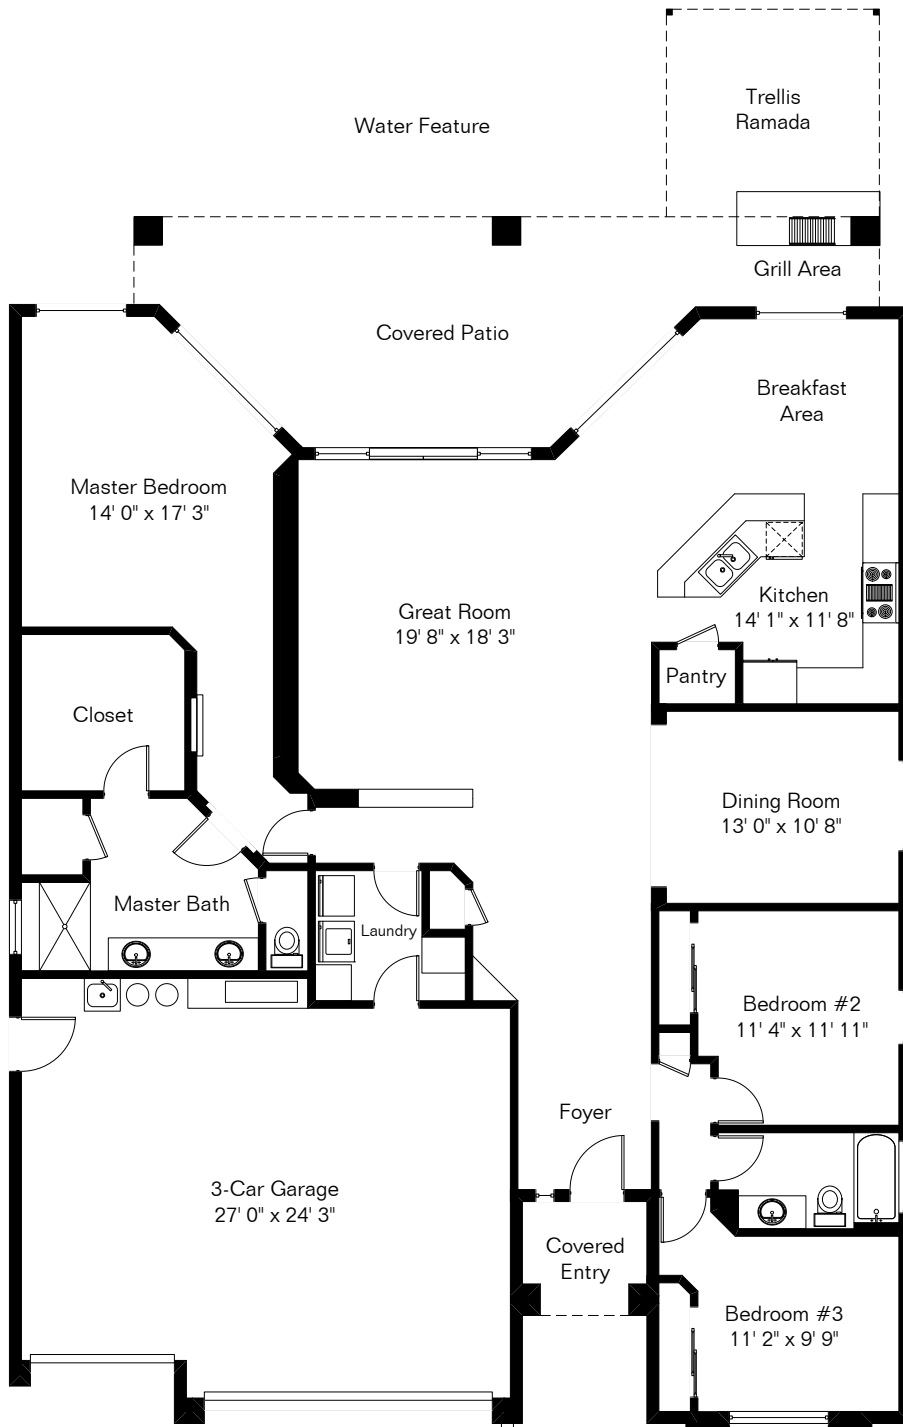

The square footages and room size information are deemed to be reliable but are not guaranteed and should be independently verified. This drawing is for marketing purposes only.

1415 N Ohana Pl

Living Area 2,174 Sq Ft
Garage 637 Sq Ft

Site Visit March 2021

Copyright 2021 Floor Plans First! LLC
All Rights Reserved.